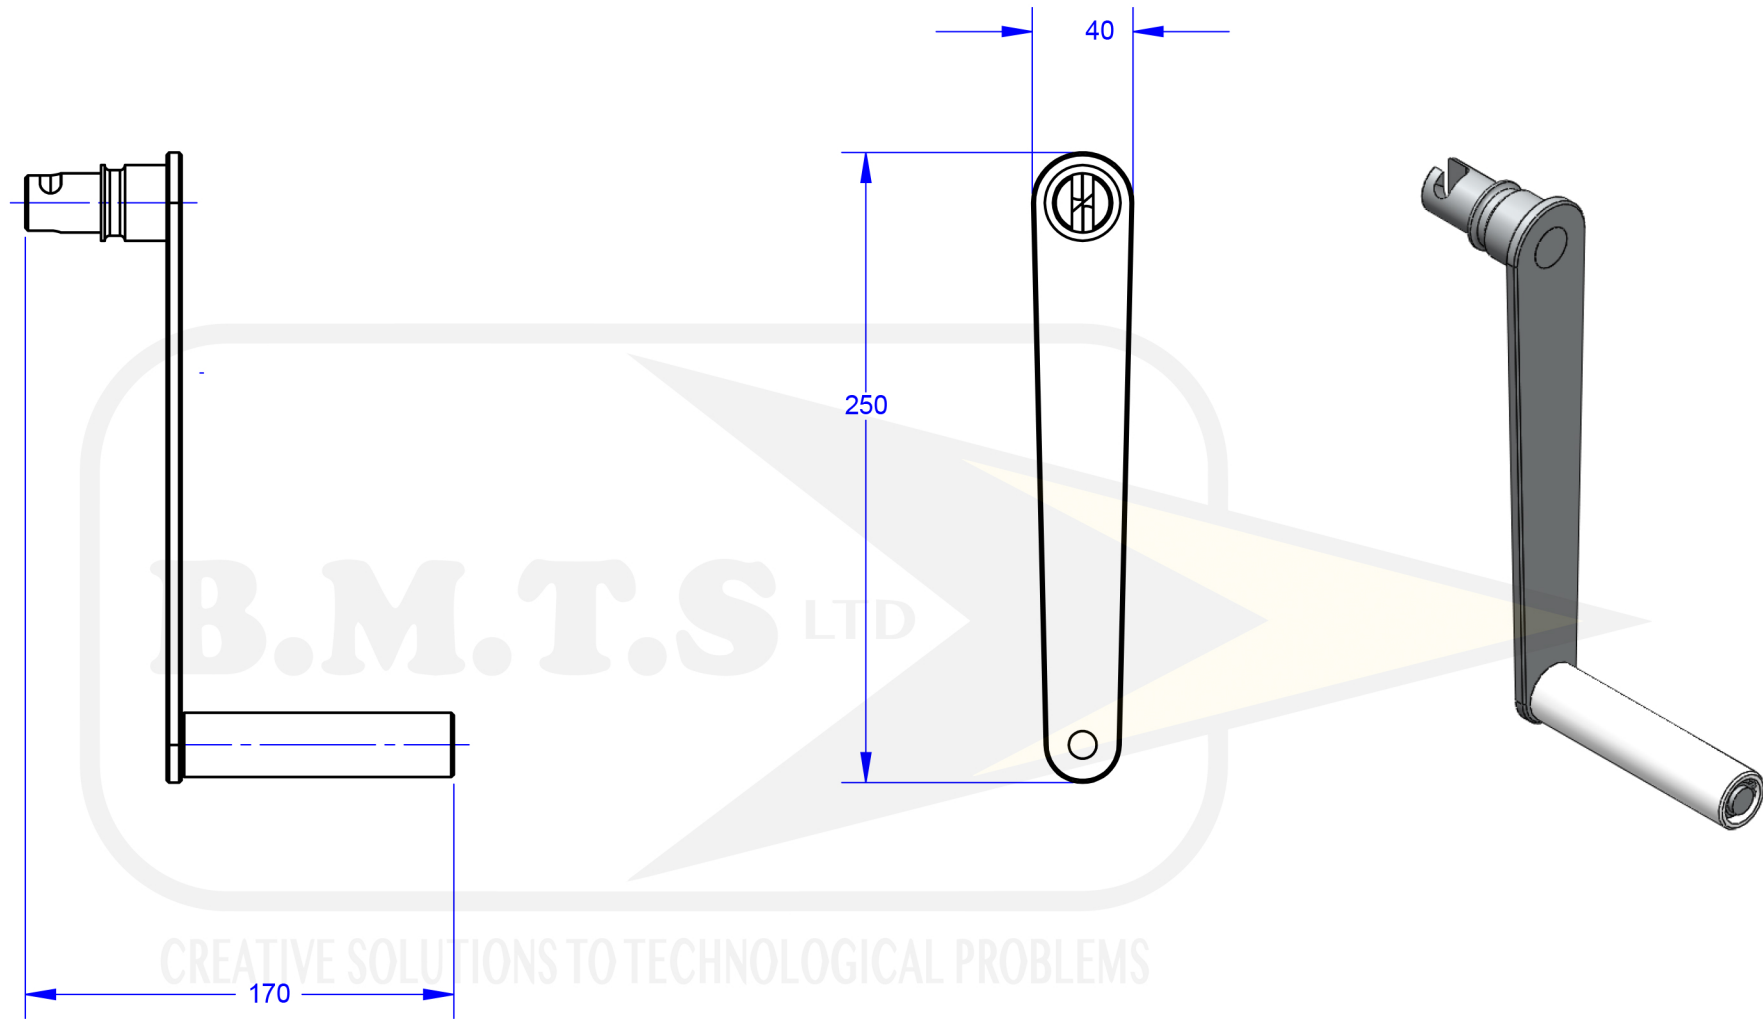

Cranked Handle

Paint: Polyester epoxy

Cranked Handle	P/N 611-00-10
Weight	0.25 kg
Main Material	Aluminum

B.M.T.S LTD
+972 3 - 6827796
fottads@bmtsltd.com
14 HaThiya St.
TEL - AVIV